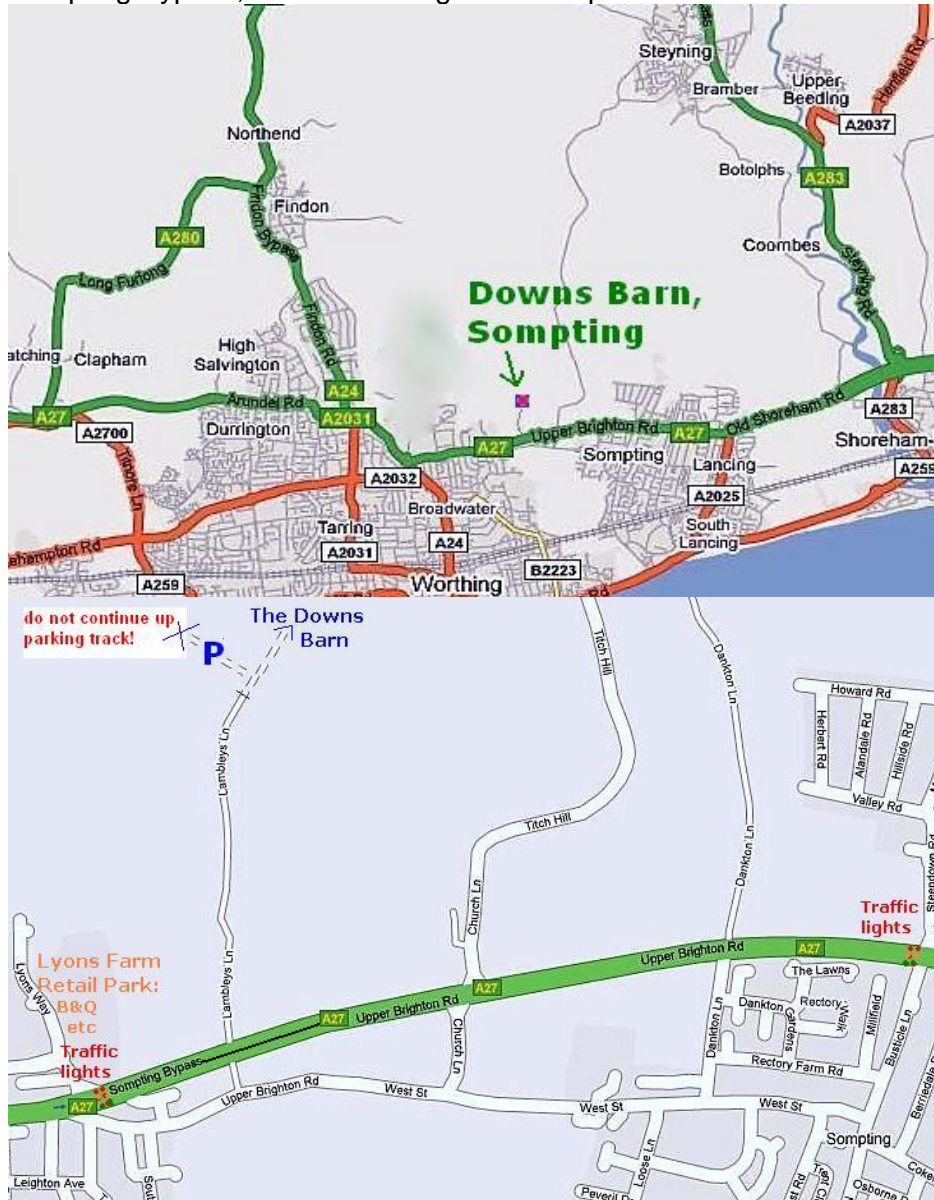

Directions and Access for events at The Downs Barn, Sompting Estate

The Downs Barn is reached from the A27 via Lambleys Lane (BN14 9JX), north of the Sompting Bypass, NE of Worthing. Grid Map Ref: OS TQ1505.

From the West:

Past the A27 traffic lights at Lyons Farm Retail Park (B&Q etc), keep slow and after only 180m take the next turning left in to Lambleys Lane. Continue slowly, past houses, 600m up farm road.

GATES If the main farm gate is locked, ring the course tutor or failing that the Managing Trustee on mobile 07771 897613. There is another gate at the top. Please close this after you go through to prevent animals escaping down to the A27.

Trains: From Worthing Station, 2.4 miles, allow an hour to walk, several possible routes eg: go E along Teville Rd, N up A24 Broadwater Rd, E along Sompting Avenue, N up Sompting Rd, E along A27 Sompting Bypass (crossing at the traffic lights), as above.